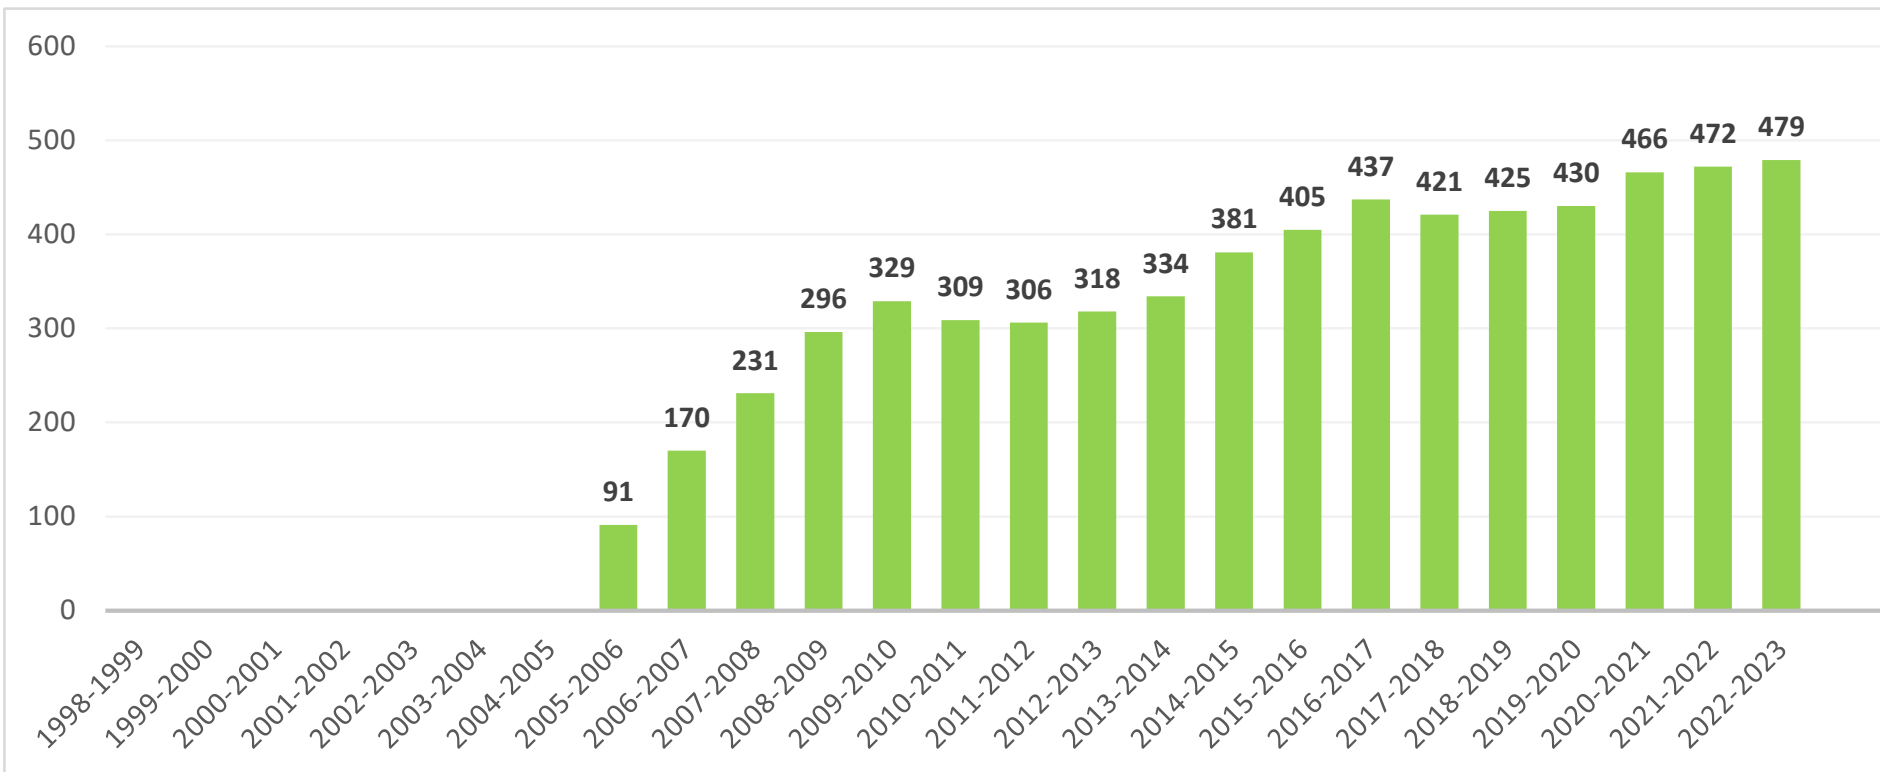

STUDENTS ENROLLED BY SCHOOL CYCLE MECHATRONICS ENGINEERING