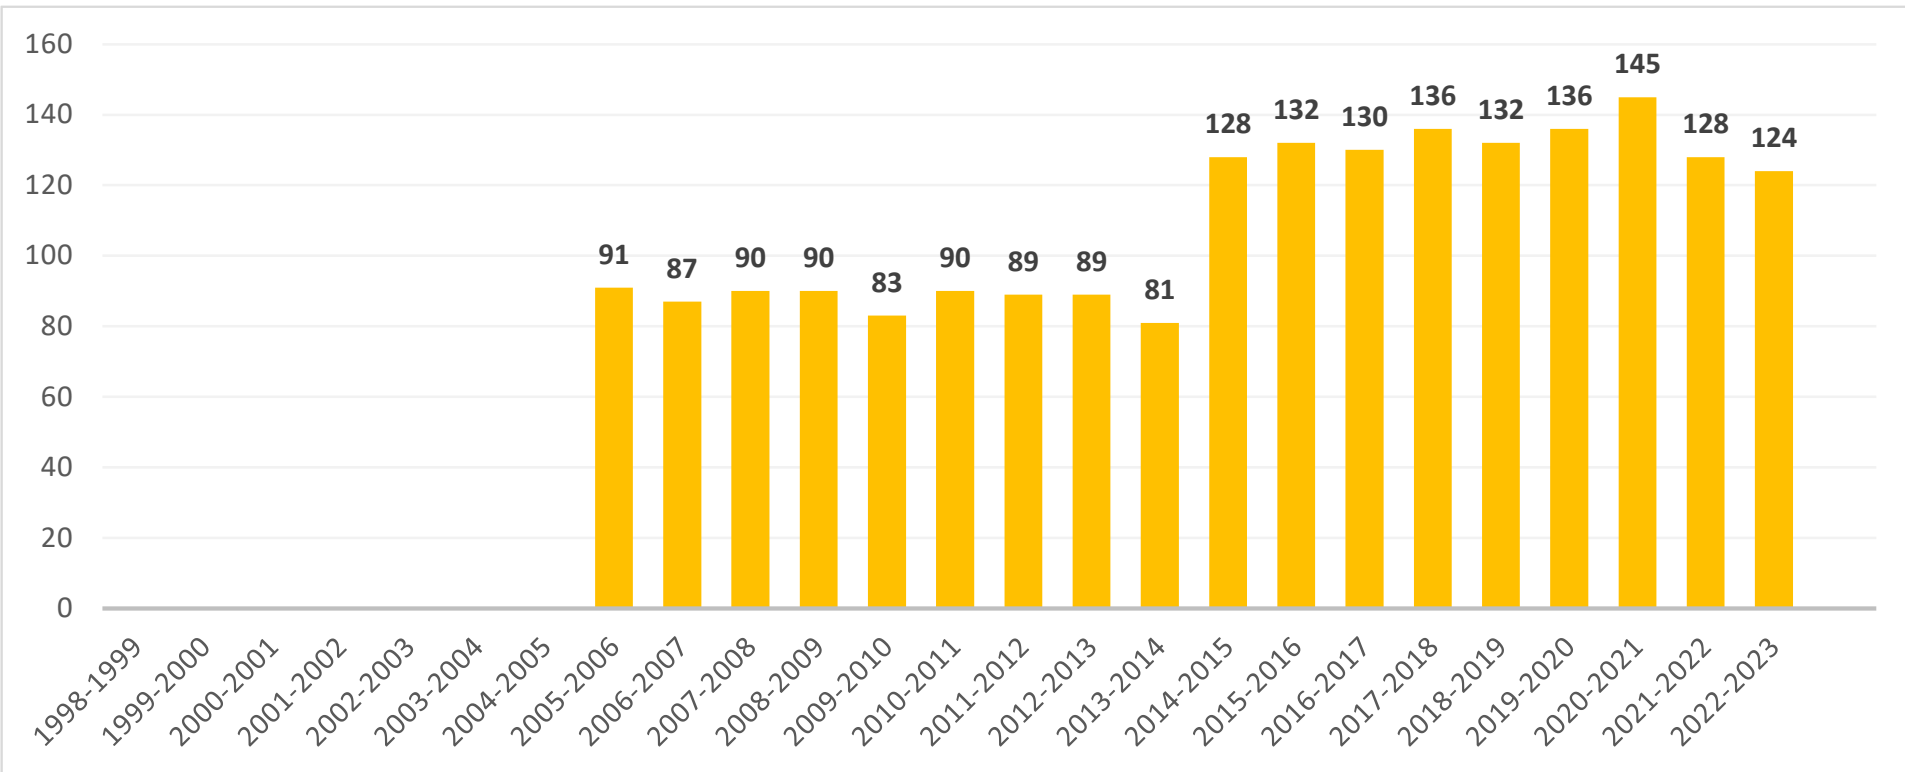

NEWLY ENROLLED STUDENTS BY SCHOOL YEAR MECHATRONICS ENGINEERING