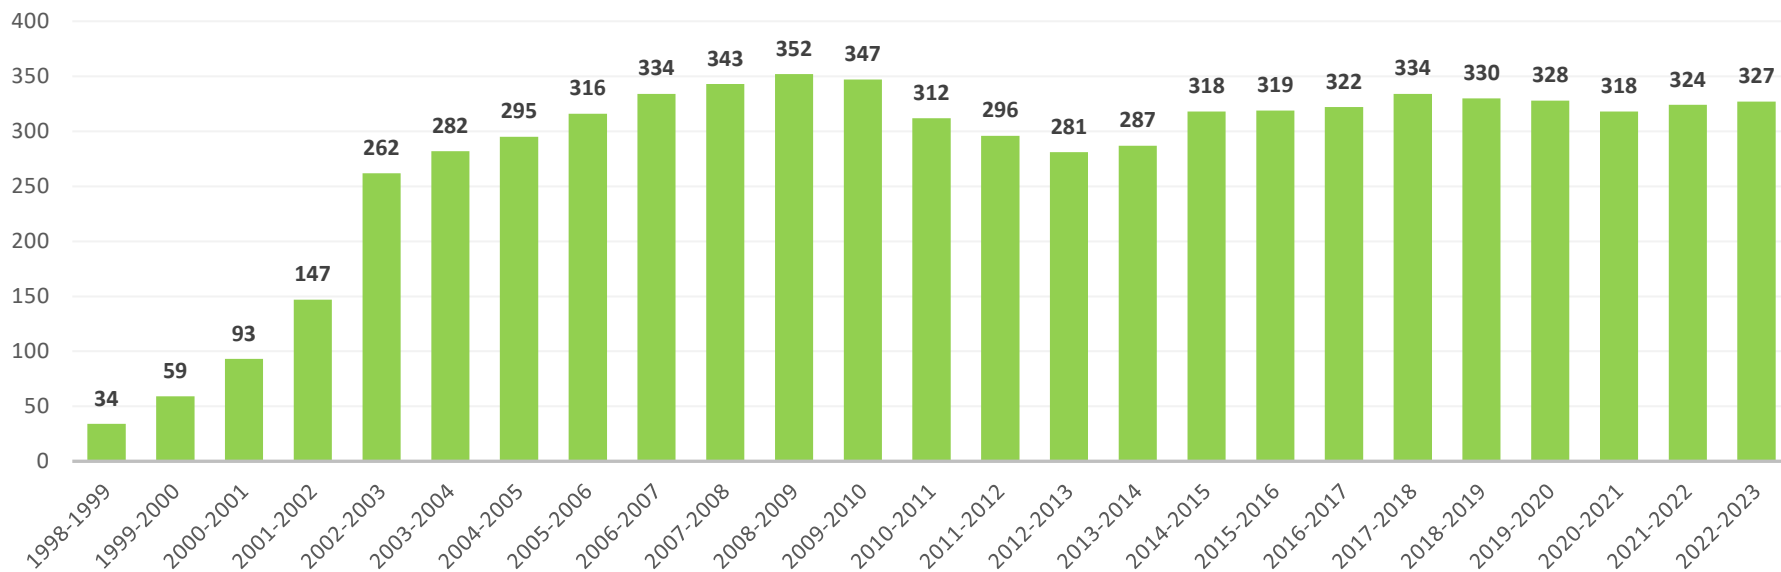

## KEY PERFORMANCE INDICATORS BY SCHOOL CYCLE ELECTROMECHANICAL ENGINEERING

Creation of the TESJo

Creation of the Electromechanical Engineering program

SCHOOL CYCLE																								
1998-1999	1999-2000	2000-2001	2001-2002	2002-2003	2003-2004	2004-2005	2005-2006	2006-2007	2007-2008	2008-2009	2009-2010	2010-2011	2011-2012	2012-2013	2013-2014	2014-2015	2015-2016	2016-2017	2017-2018	2018-2019	2019-2020	2020-2021	2021-2022	2022-2023
<b>ENROLLED STUDENTS</b>																								
34	59	93	147	262	282	295	316	334	343	352	347	312	296	281	287	318	319	322	334	330	328	318	324	327
<b>NEWLY ENROLLED STUDENTS</b>																								
34	30	51	64	94	64	73	91	89	88	87	82	87	84	81	84	85	86	87	87	89	91	96	92	92
<b>GRADUATES</b>																								
				17	22	30	61	57	49	45	41	61	39	46	34	53	37	42	46	40	35	33	37	30
<b>DEGREES</b>																								
						2	10	53	42	40	30	32	37	24	32	19	31	14	28	20	21	9	12	11

## STUDENTS ENROLLED BY SCHOOL CYCLE ELECTROMECHANICAL ENGINEERING