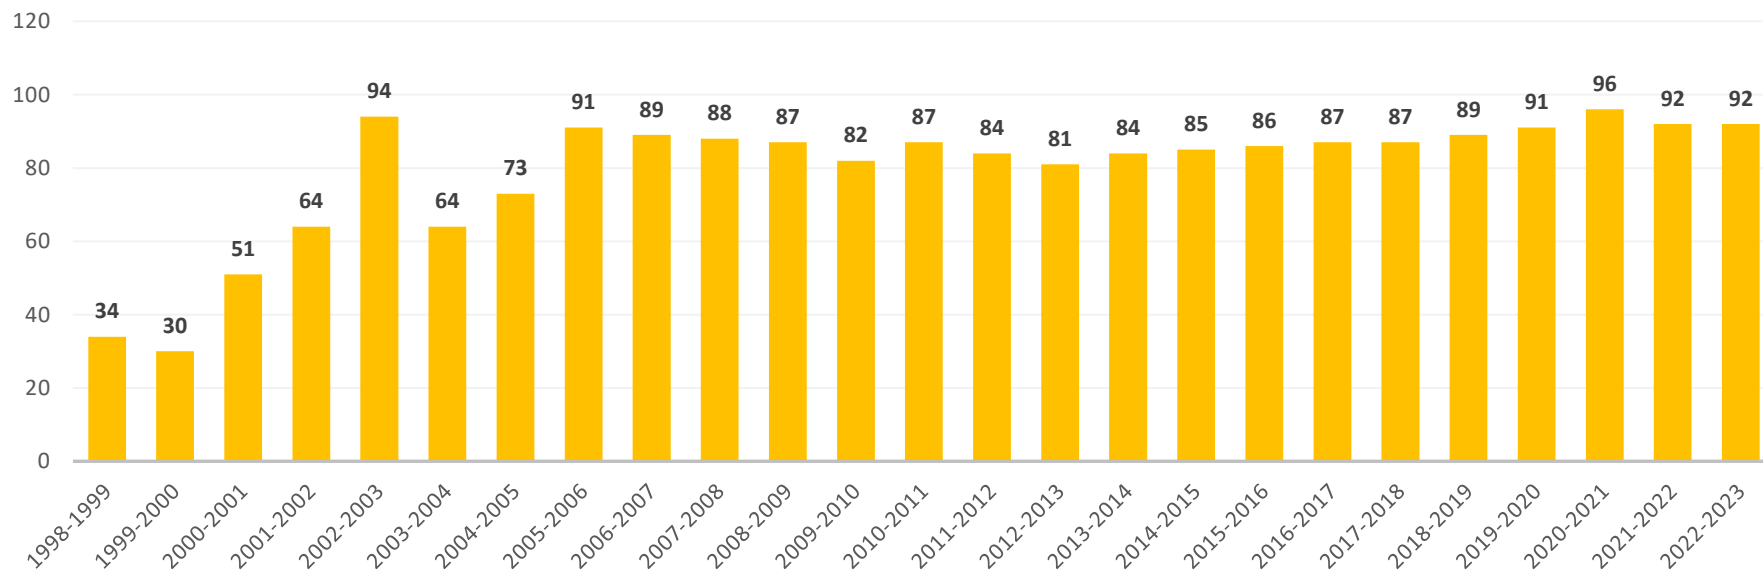

NEWLY ENROLLED STUDENTS BY SCHOOL YEAR ELECTROMECHANICAL ENGINEERING