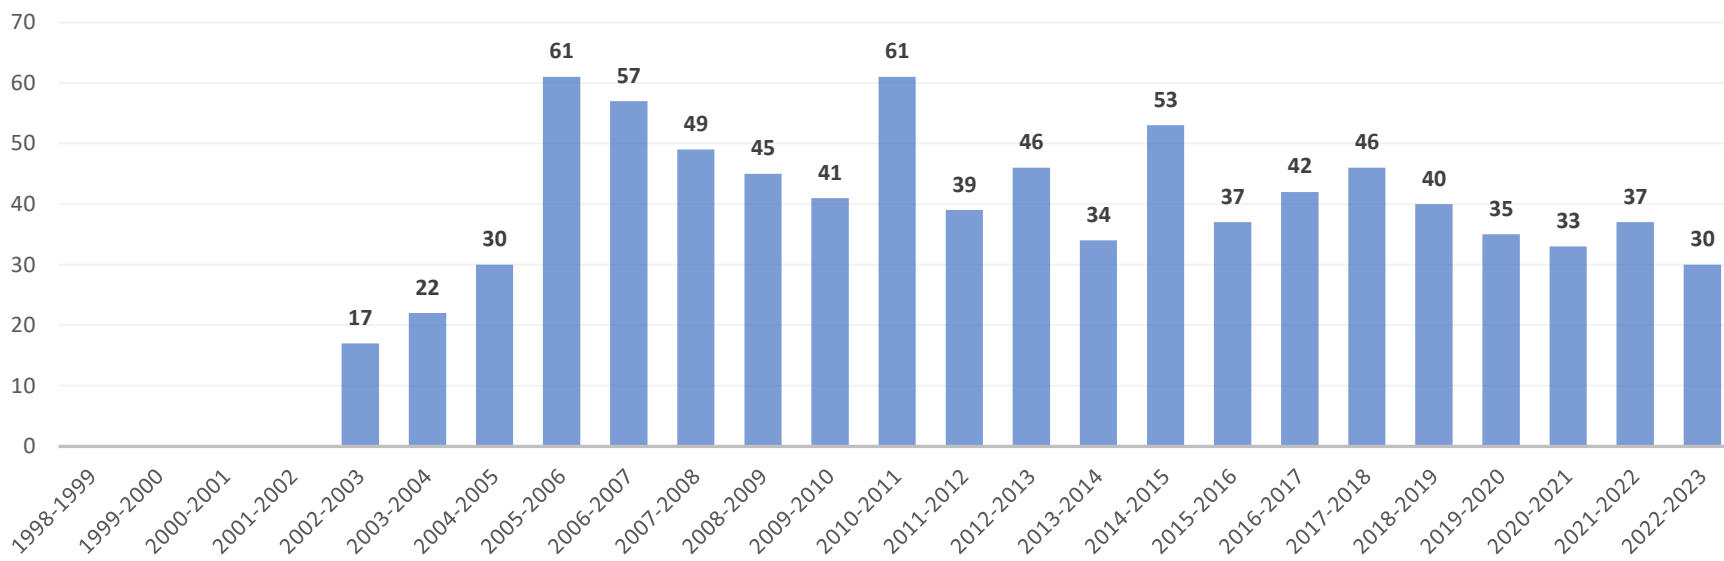

GRADUATES BY SCHOOL CYCLE ELECTROMECHANICAL ENGINEERING